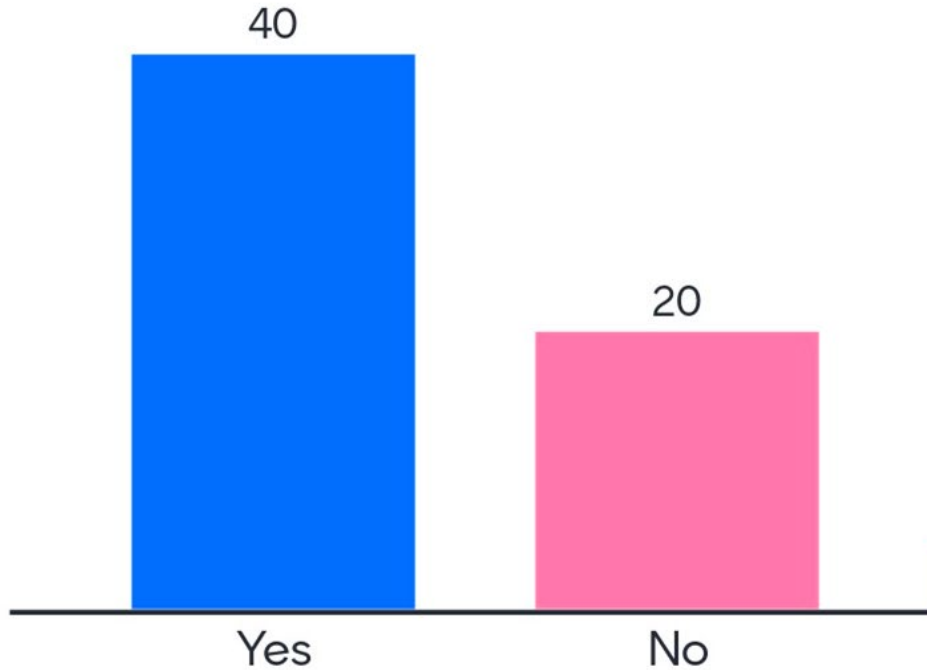

Have you ever felt discriminated against during your postgraduate education?