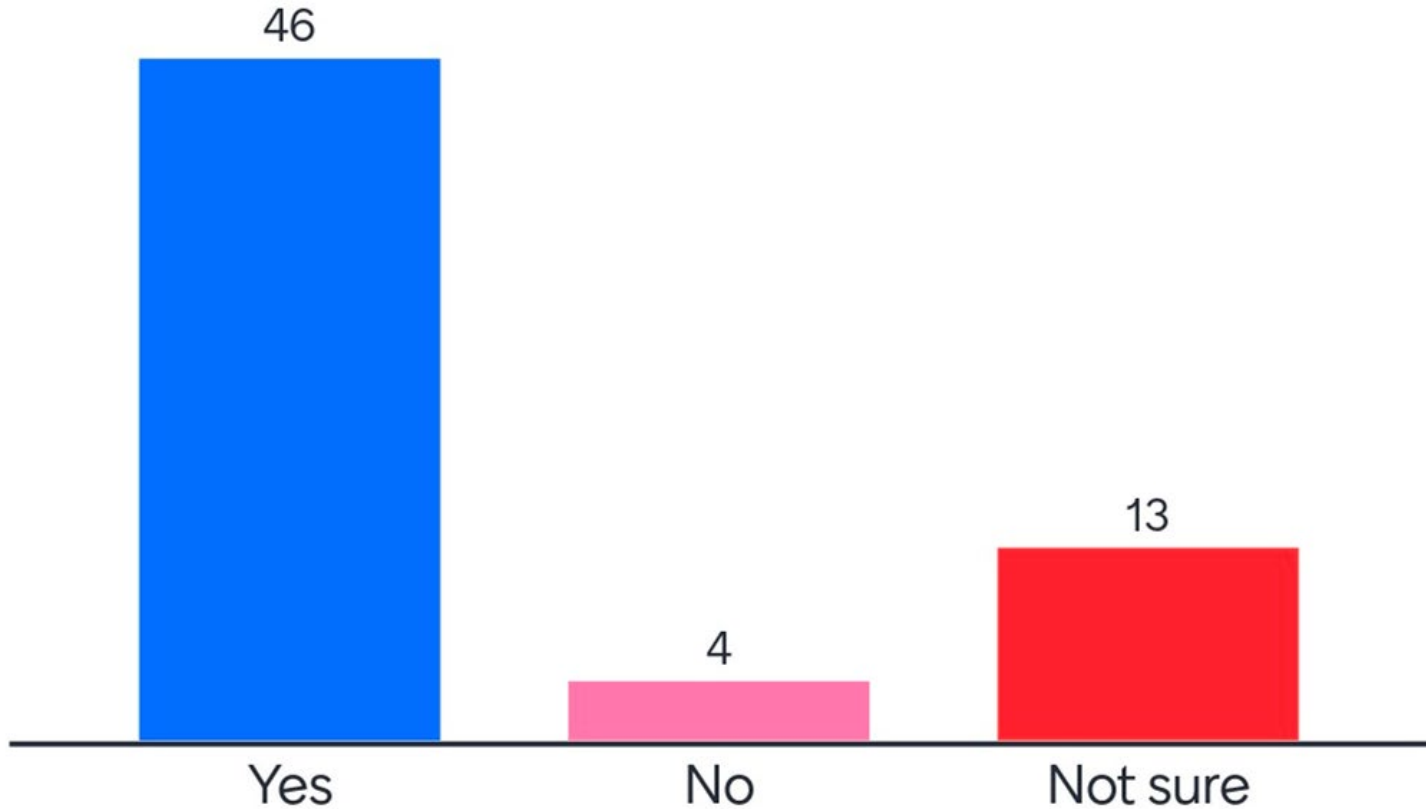

Would you like to be involved in outreach strategies?