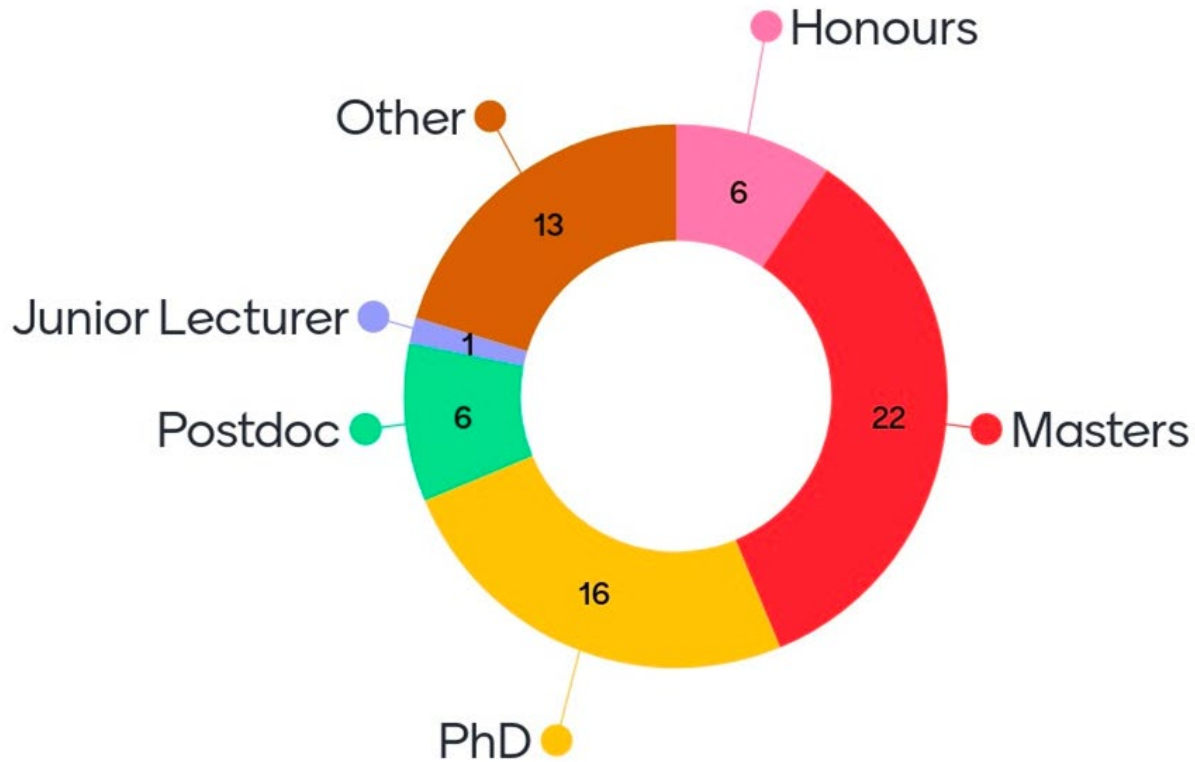

APECS SA 2023 SANAP Symposium ECR EVENT

69 ECRs
participated in
the online survey

Participation

84% responded

What career stage are you currently at?

Where are you based?

What career path are you planning to follow?

Are you interested in signing up for the SAPRI mentorship program?

Have you completed the SAPRI mentorship survey?

How inclusive do you think the South African polar community is?

What do you think is missing to make it more inclusive?