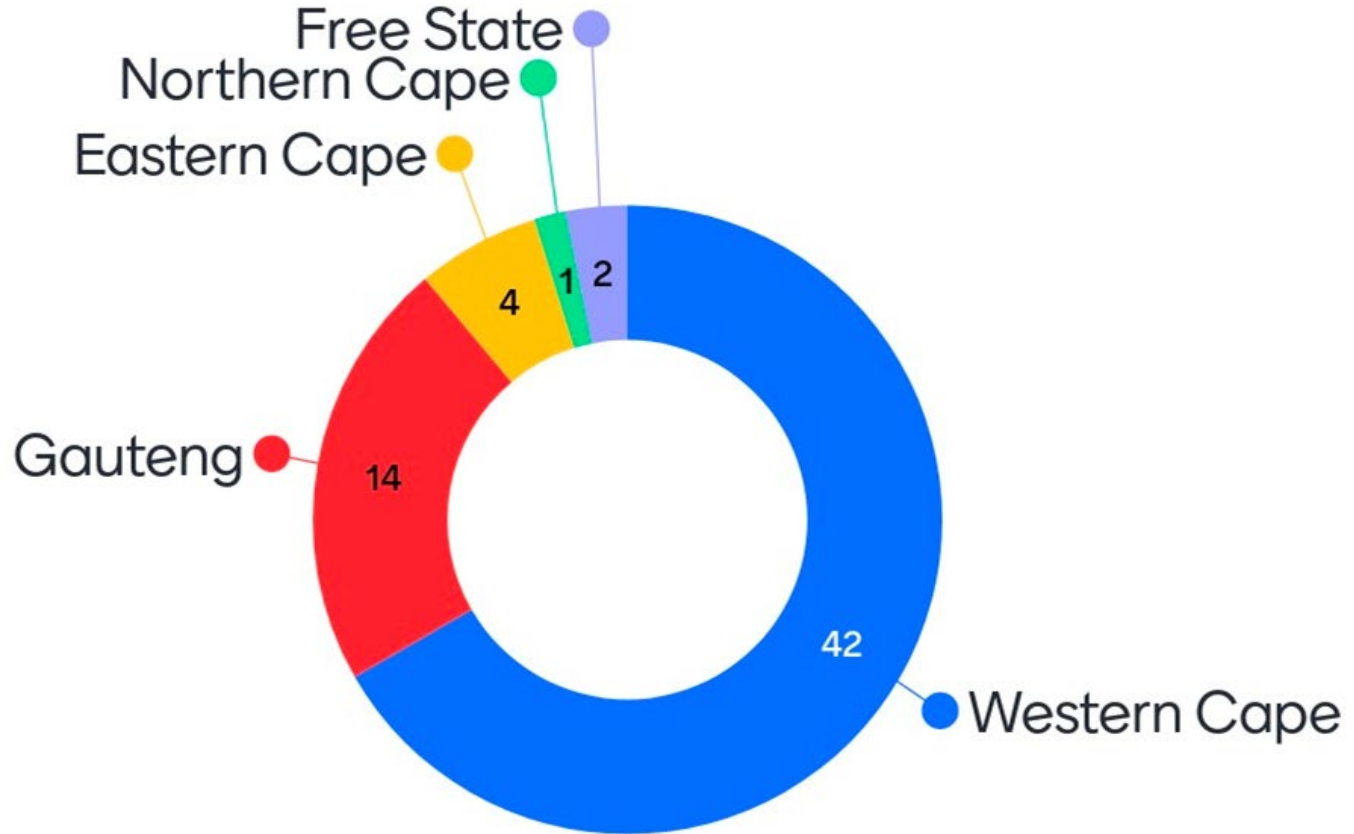

APECS SA 2023 SANAP Symposium ECR EVENT

69 ECRs
participated in
the online survey

Participation

84% responded

What career stage are you currently at?

Where are you based?

What career path are you planning to follow?