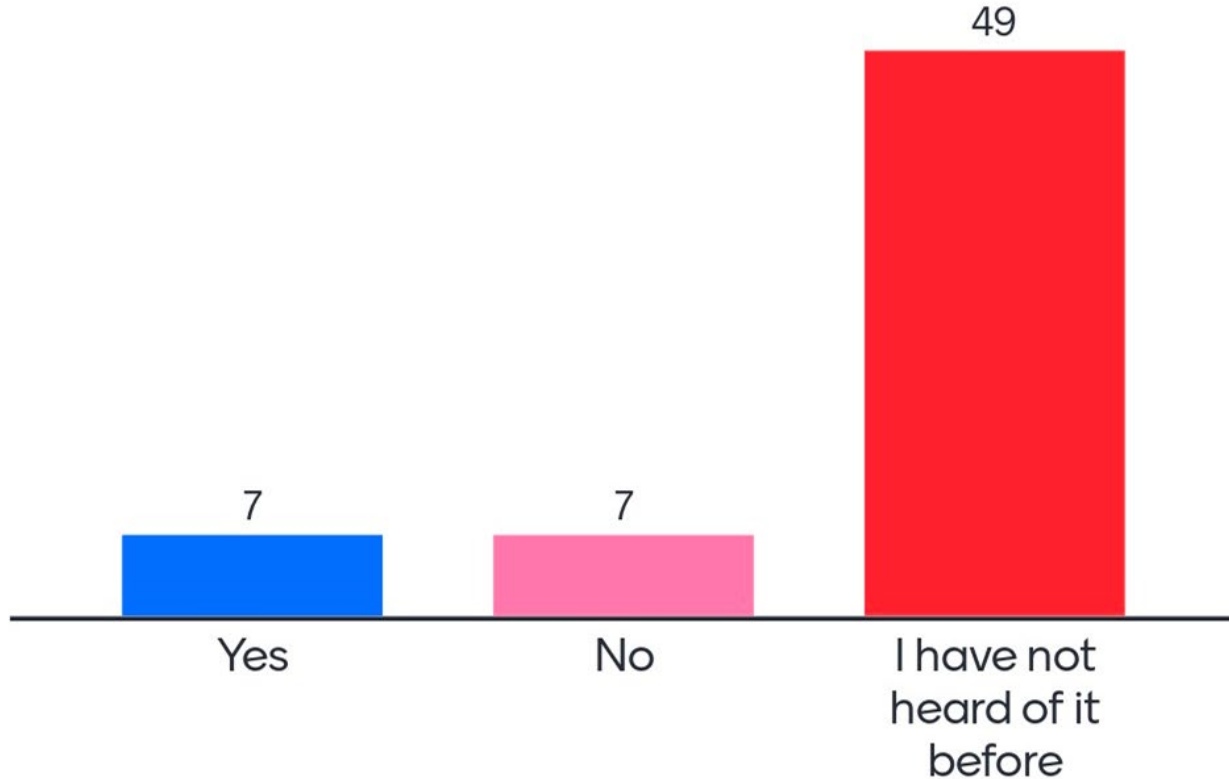

Are you interested in signing up for the SAPRI mentorship program?

Have you completed the SAPRI mentorship survey?

How inclusive do you think the South African polar community is?

What do you think is missing to make it more inclusive?